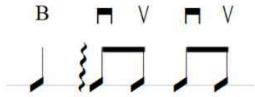

# Life Goes On

Shirley Bassey

Music by Mikis Theodorakis  
Gtr Arr by Saman.Khalily©152

♩ = 95

Am E Am

Am E Am

Am Dm Am

Am E Am