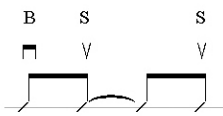

# Autumn Leaves

Music : Joseph Kosma

♩ = 72

Position : 1

First system of musical notation for 'Autumn Leaves'. It features a treble clef, a 2/4 time signature, and a tempo of 72. The notation includes a melody line and guitar tablature for strings T, A, and B. Chord diagrams for Am, Dm, G7, C, F, and Dm are provided above the staff.

Second system of musical notation for 'Autumn Leaves'. It features a treble clef, a 2/4 time signature, and a tempo of 72. The notation includes a melody line and guitar tablature for strings T, A, and B. Chord diagrams for E7, Am, E7, and Am are provided above the staff. A first ending bracket is shown over the first two measures.

Third system of musical notation for 'Autumn Leaves'. It features a treble clef, a 2/4 time signature, and a tempo of 72. The notation includes a melody line and guitar tablature for strings T, A, and B. Chord diagrams for Am, Dm, G7, and C are provided above the staff.

Fourth system of musical notation for 'Autumn Leaves'. It features a treble clef, a 2/4 time signature, and a tempo of 72. The notation includes a melody line and guitar tablature for strings T, A, and B. Chord diagrams for Dm, E7, Am, Dm, E7, and Am are provided above the staff.