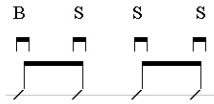

God Father

Speak Softly Love

Music : Nino Rota

♩ = 72
Position : 5

Musical score for guitar, consisting of four systems of music. Each system includes a treble clef staff with a 2/4 time signature, a guitar staff with fret numbers, and guitar chord diagrams above the staff.

System 1: Treble clef, 2/4 time. Chords: Am, Dm, Am. Fingering: 5 5 8, 7 5 8 5, 7 5 6 8, 5 5 8.

System 2: Treble clef, 2/4 time. Chords: Am, Dm, E7, Dm. Fingering: 7 5 8 5, 7 5 5 8, 7 6 4 7, 7 6 4.

System 3: Treble clef, 2/4 time. Chords: Am, F, E, Am. Fingering: 5, 7 5 8, 6 5 8 6, 6 5 5 6, 4 7 7, 7. Includes first and second endings.

System 4: Treble clef, 2/4 time. Chords: G, C, B^b, E7. Fingering: 5 5 4 8, 5 8 6 5, 5 8 5 7, 7 6 7 5. Ends with "D.C. al Fine".